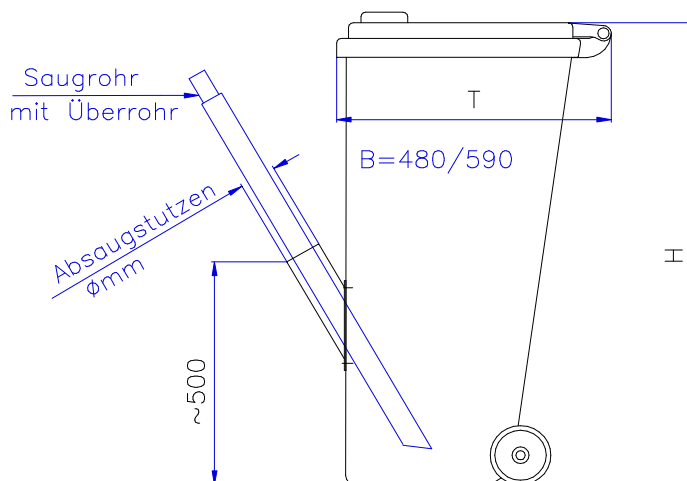

## Storage bin

for the storage of plastic granulate material

Volume Liter	Measure H/T mm	Suction probe* NW mm	Douple probe Ø mm	Connecting piece Ø mm
120	930/570	40	60	70
		50	70	80
240	1.080/750	40	60	70
		50	70	80

### Special features:

- ✓ mobile application with different raw materials
- ✓ available in two dimensions
- ✓ made of stable plastic, standard colour grey (red, yellow, green or blue - quotation)
- ✓ openable lid with handle
- ✓ connecting piece (Ø 70 oder 80 mm) to the automatic product withdrawal

Description	Art.-No.
Storage bin 120 Liter, grey	1308.08
Storage bin 240 Liter, grey	1307.08
Mounting plate aluminium with adapter for suction probe D 40 oder D 50,	2104.08
Suction probe D 40, vertical, aluminium	1078.08
Suction probe D 50, vertical, aluminium	1081.08